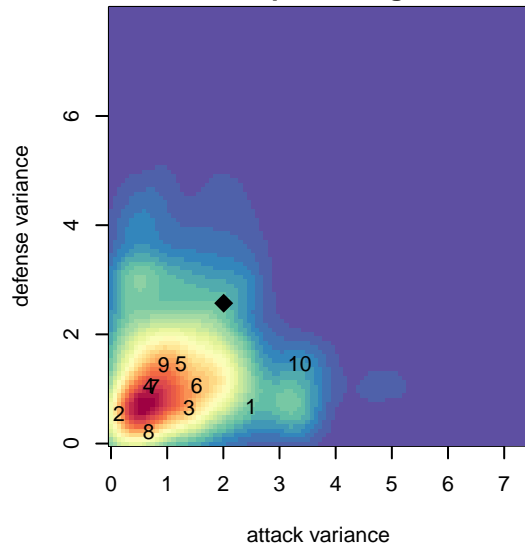

CCB Elite B00

Central City Breakers FC
, BC
B00 total strength=1691
attack=24.7 defense=19.46

alt names used:
55 CCB Elite 00

Venues played:
2016 Baker Blast U16-17
2016 Pacific Coast Challenge U17-19

**attack and defense variance (black dot)
relative to other teams
and top 10 in region**

**attack and defense rating
relative to others at age
and all opponents in last 13 months**

**attack and defense rating
relative to others at age
and all opponents in last 13 months**

Performance relative to 13 month average

Performance relative to 13 month average

Distribution of opponents
 Red = Lose zone, Blue = Win zone, Green = Even
 Black line separates win/lose zones

lot. A=Neither has attack advantage, B=Opponent has both attack and defense advantage, C=Opponent has both attack and defense disadvantage, D=Both have