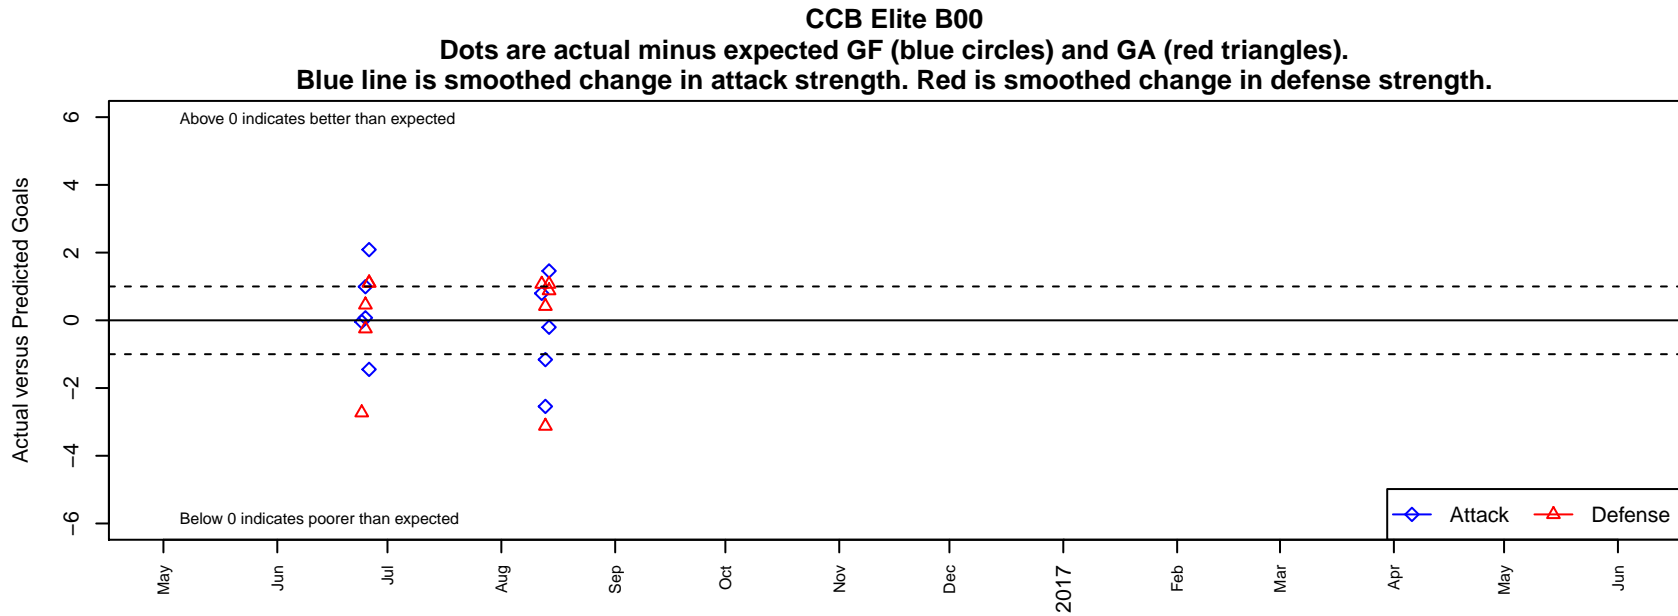

CCB Elite B00

Central City Breakers FC
, BC
B00 total strength=1691
attack=24.7 defense=19.46

alt names used:
55 CCB Elite 00

Venues played:
2016 Baker Blast U16-17
2016 Pacific Coast Challenge U17-19

**attack and defense variance (black dot)
relative to other teams
and top 10 in region**

**attack and defense rating
relative to others at age
and all opponents in last 13 months**

**attack and defense rating
relative to others at age
and all opponents in last 13 months**

Performance relative to 13 month average

Performance relative to 13 month average

Distribution of opponents
 Red = Lose zone, Blue = Win zone, Green = Even
 Black line separates win/lose zones

lot. A=Neither has attack advantage, B=Opponent has both attack and defense advantage, C=Opponent has both attack and defense disadvantage, D=Both have