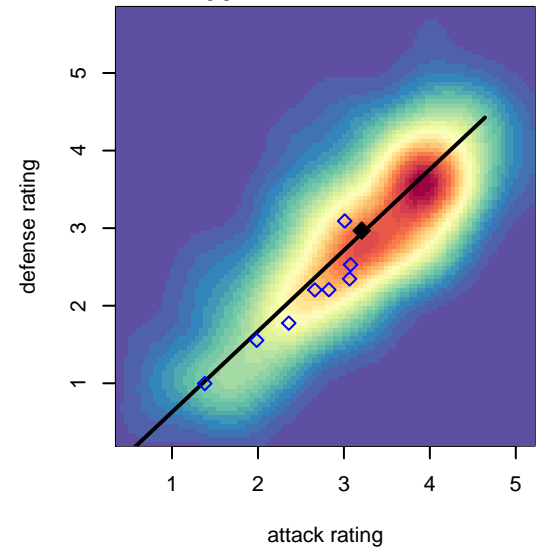

CCB Elite B00

Central City Breakers FC
, BC
B00 total strength=1691
attack=24.7 defense=19.46

alt names used:
55 CCB Elite 00

Venues played:
2016 Baker Blast U16-17
2016 Pacific Coast Challenge U17-19

**attack and defense variance (black dot)
relative to other teams
and top 10 in region**

**attack and defense rating
relative to others at age
and all opponents in last 13 months**

**attack and defense rating
relative to others at age
and all opponents in last 13 months**

Performance relative to 13 month average

Performance relative to 13 month average

Distribution of opponents
 Red = Lose zone, Blue = Win zone, Green = Even
 Black line separates win/lose zones

lot. A=Neither has attack advantage, B=Opponent has both attack and defense advantage, C=Opponent has both attack and defense disadvantage, D=Both have