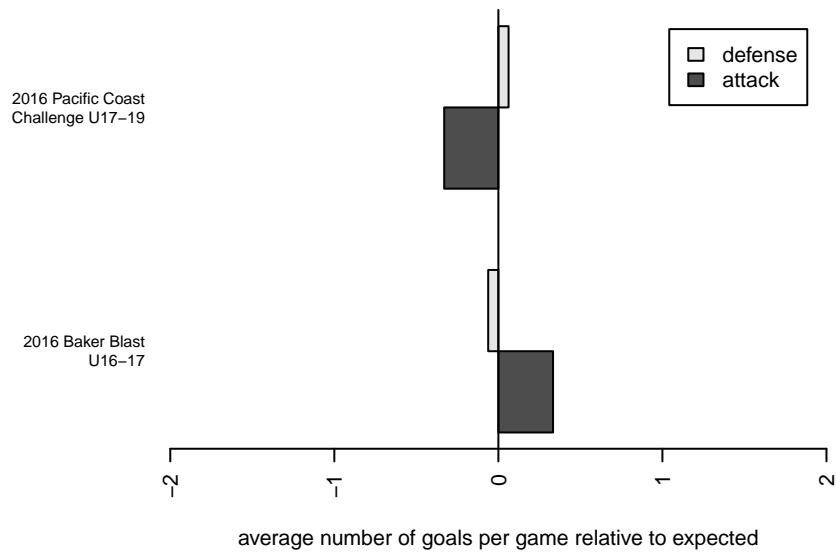

CCB Elite B00

Central City Breakers FC
, BC
B00 total strength=1691
attack=24.7 defense=19.46

alt names used:
55 CCB Elite 00

Venues played:
2016 Baker Blast U16-17
2016 Pacific Coast Challenge U17-19

**attack and defense variance (black dot)
relative to other teams
and top 10 in region**

**attack and defense rating
relative to others at age
and all opponents in last 13 months**

**attack and defense rating
relative to others at age
and all opponents in last 13 months**

Performance relative to 13 month average

Performance relative to 13 month average

Distribution of opponents
 Red = Lose zone, Blue = Win zone, Green = Even
 Black line separates win/lose zones

lot. A=Neither has attack advantage, B=Opponent has both attack and defense advantage, C=Opponent has both attack and defense disadvantage, D=Both have