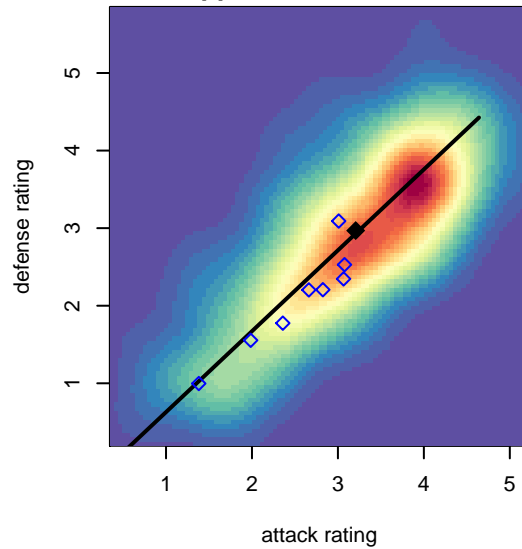

CCB Elite B00

Central City Breakers FC
, BC
B00 total strength=1691
attack=24.7 defense=19.46

alt names used:
55 CCB Elite 00

Venues played:
2016 Baker Blast U16-17
2016 Pacific Coast Challenge U17-19

**attack and defense variance (black dot)
relative to other teams
and top 10 in region**

**attack and defense rating
relative to others at age
and all opponents in last 13 months**

**attack and defense rating
relative to others at age
and all opponents in last 13 months**

Performance relative to 13 month average

Performance relative to 13 month average

Distribution of opponents
 Red = Lose zone, Blue = Win zone, Green = Even
 Black line separates win/lose zones

lot. A=Neither has attack advantage, B=Opponent has both attack and defense advantage, C=Opponent has both attack and defense disadvantage, D=Both have