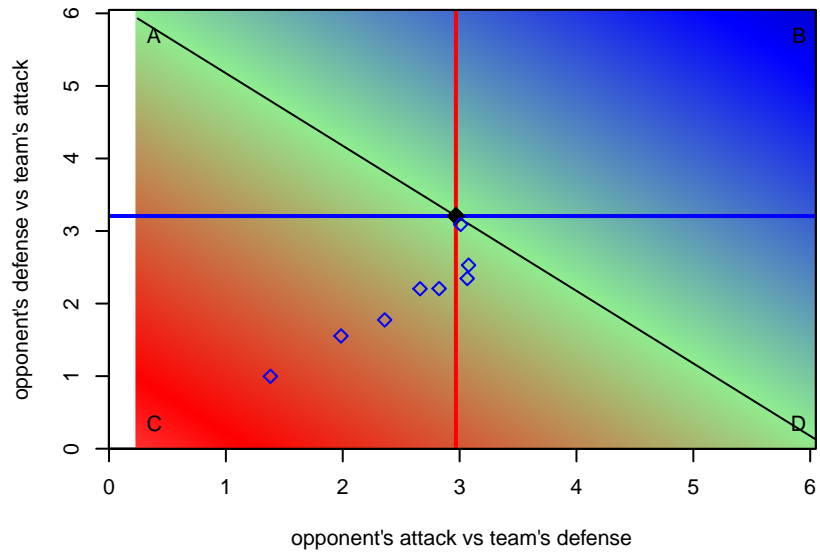

CCB Elite B00

Central City Breakers FC
, BC
B00 total strength=1691
attack=24.7 defense=19.46

alt names used:
55 CCB Elite 00

Venues played:
2016 Baker Blast U16-17
2016 Pacific Coast Challenge U17-19

**attack and defense variance (black dot)
relative to other teams
and top 10 in region**

**attack and defense rating
relative to others at age
and all opponents in last 13 months**

**attack and defense rating
relative to others at age
and all opponents in last 13 months**

Performance relative to 13 month average

Performance relative to 13 month average

Distribution of opponents
 Red = Lose zone, Blue = Win zone, Green = Even
 Black line separates win/lose zones

lot. A=Neither has attack advantage, B=Opponent has both attack and defense advantage, C=Opponent has both attack and defense disadvantage, D=Both have